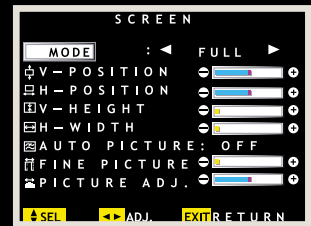

Comprehensive Control Options

The PlasmaSync 61MP1 offers a full set of control options. A comprehensive on-screen menu system provides complete control of all monitor functions and is accessible from a handheld remote or convenient front-bezel controls. On-screen menus are easy to navigate and intuitive to use. Plus, if you wish to set-up and operate the 61MP1 from a PC or a remote location, complete RS232 control is available for each monitor function.