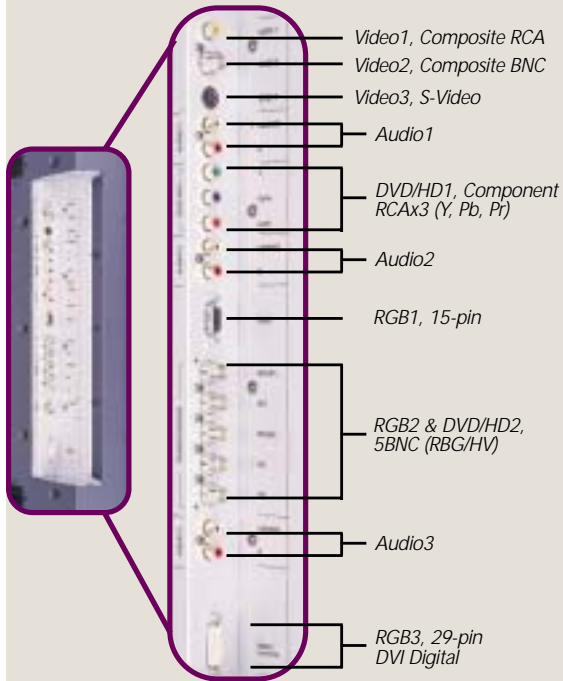

### Superior resolution and image quality

The PlasmaSync 61MP1 delivers the outstanding image quality you expect from NEC. It starts with a 1365 x 768 native panel resolution that meets the industry standard for true 16:9 Wide XGA computer graphics to provide superior high-resolution capability. The 61MP1 includes NEC Capsulated Color Filter technology that provides extremely realistic and saturated colors as well as enhanced contrast. Advanced AccuBlend scan conversion provides precise display of computer-based information from non-native resolutions. A motion-compensated 3D scan converter delivers smooth, lifelike display of video sources and an improved 3-2 pull down converter provides excellent display of video content originally recorded in 24 frame/second film.

# Ultimate size, Ultimate impact

NEC sets a new benchmark for large screen size and outstanding image quality with the PlasmaSync 61MP1, the first plasma monitor to break the 60" barrier. No matter how you look at it, the PlasmaSync 61MP1 makes a big impression and at 61 inches it stands out as an industry first for large-sized plasma monitors. It's 61" screen delivers a huge display area of nearly 1600 square inches – nearly 50% more than a 50" screen.

With superior high-resolution support the 61MP1 is also ideal for:

- Control rooms
- Network operation centers
- CAD design/visualization/presentation
- Rental & staging

*Comprehensive input panel includes connections for up to 8 different sources including a 29-pin DVI digital input connector and three assignable audio inputs. RS232, control lock and remote control jack are located on a separate connector panel on the bottom of the cabinet.*