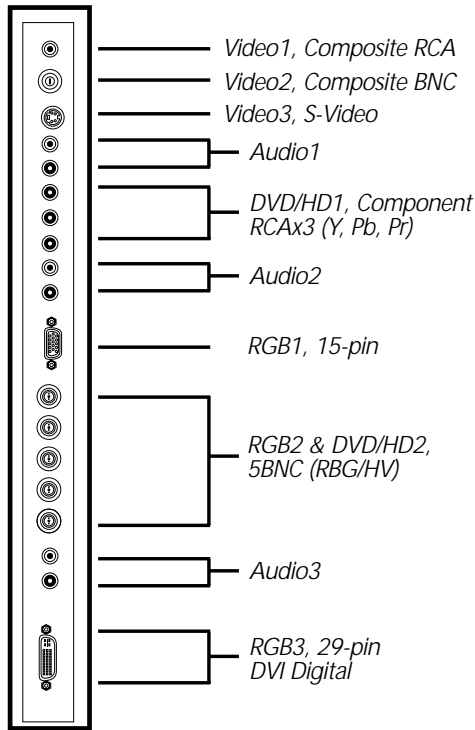

Side Input Panel