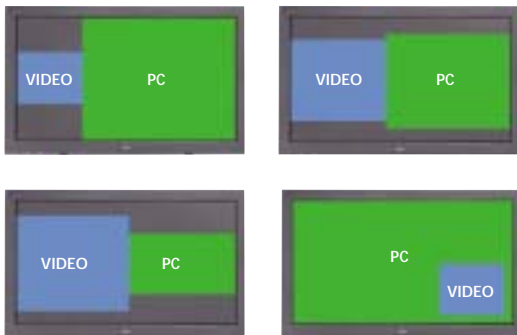

With Digital Zoom you can select a portion of the screen image and enlarge it up to 9 times with the touch of a button on the remote control.